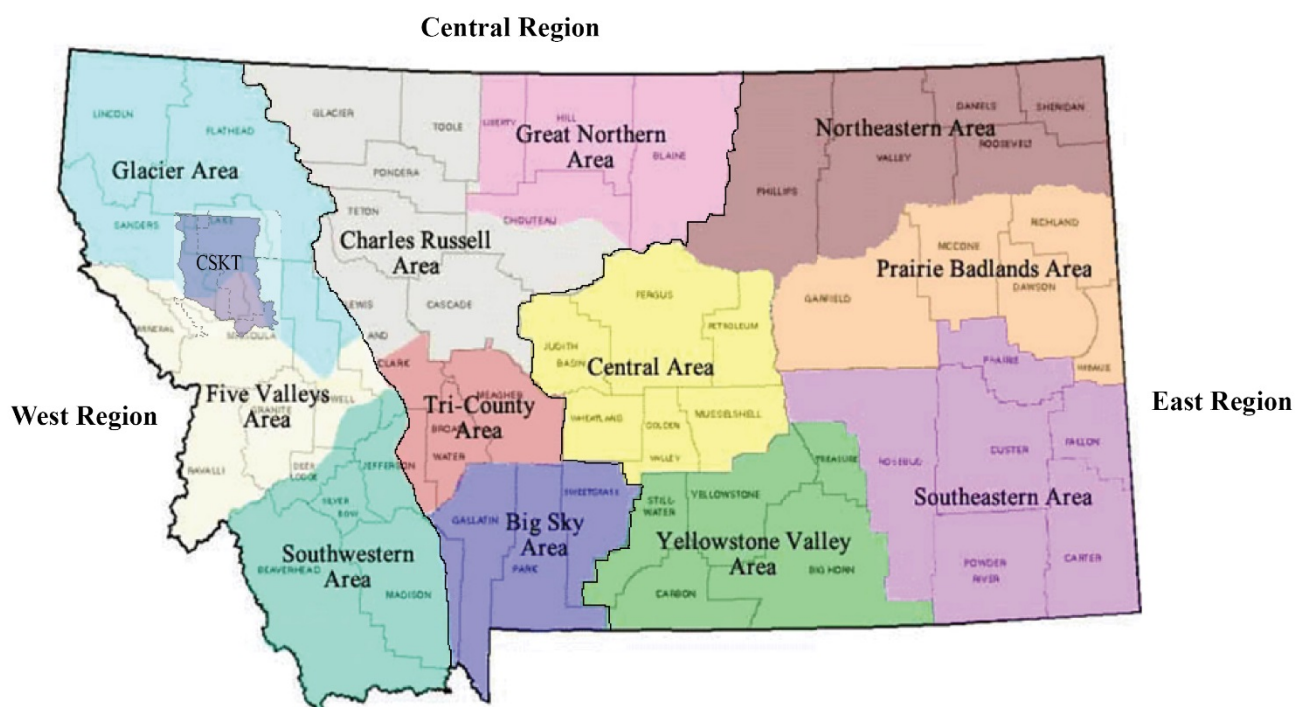

## SPECIAL OLYMPICS MONTANA SERVICE AREA

Special Olympics Montana has divided the state into 3 Regions and 12 geographic areas. Volunteers called an Area Management Team (AMT) manage each area. These teams are led by an Area Director who is charged with oversight of the administrative functions of the area guidance to local programs within that geographic area. These Directors primarily ensure that SOMT policies are followed and sufficient fundraising occurs to hold Area competitions, as well as supplement local program financial needs. (CSKT is a pilot project on the Flathead Reservation.)

## Cities Served by Area

### Big Sky Area (Central)

Amsterdam	Belgrade	Big Sky	Big Timber	Bozeman
Cameron	Capitol	Chico Hot Springs	Clyde Park	Cooke City
Corwin Springs	Emigrant	Ennis	Gallatin Gateway	Gardiner
Greycliff	Harrison	Jardine	Livingston	Logan
Manhattan	Maudlow	McLeod	Melville	Miner
Montana	Norris	Pony	Pray	Sheridan
Sivler Gate	Springdale	Three Forks	Trident	Wan I Gan
West Yellowstone	Willow Creek	Wilsall		

### Tri-County Area (Central)

Basin	Boulder	Canyon Creek	Checkerboard	East Helena
Fort Harrison	Fontiertown	Helena	Jefferson City	Last Chance
Lebo	Lenep	Martinsdale	Marysville	Montana City
Radarsburg	Ringling	Toston	Townsend	White Sulphur Springs
Winston	Wolf Creek			