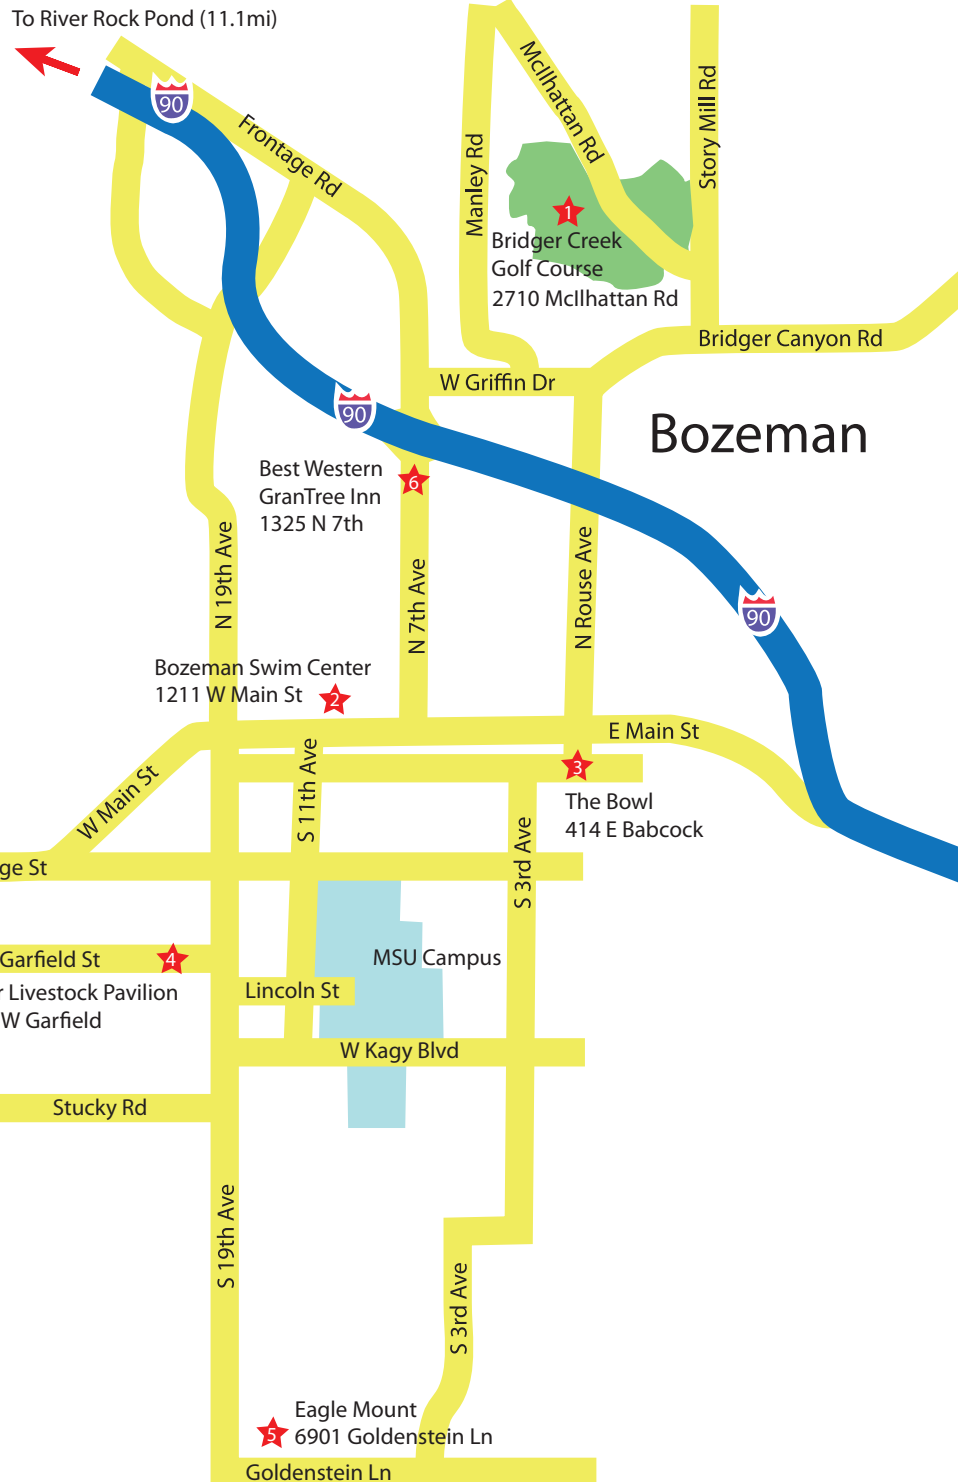

DIRECTIONS RIVER ROCK POND from BEST WESTERN GRANTREE INN

- Take I-90 W toward Butte (8.3 mi)
- Take exit 298 for MT-85 toward Amsterdam (0.3 mi)
- Turn left at Jackrabbit Ln/MT-85 S (0.2 mi)
- Take the 1st right onto Amsterdam Rd (1.8 mi)
- Turn right at River Rock Rd (210 ft)

**SPECIAL OLYMPICS MONTANA**  
CELEBRATING 40 YEARS

**LOCATIONS & EVENTS**

- ★ Bridger Creek Golf Course - Golf
- ★ Bozeman Swim Center - Aquatics
- ★ The Bowl - Bowling
- ★ Miller Livestock Pavilion - Equestrian
- ★ Eagle Mount - Cycling
- ★ Best Western GranTree - Host Hotel
- ★ River Rock Pond, Belgrade - Kayaking